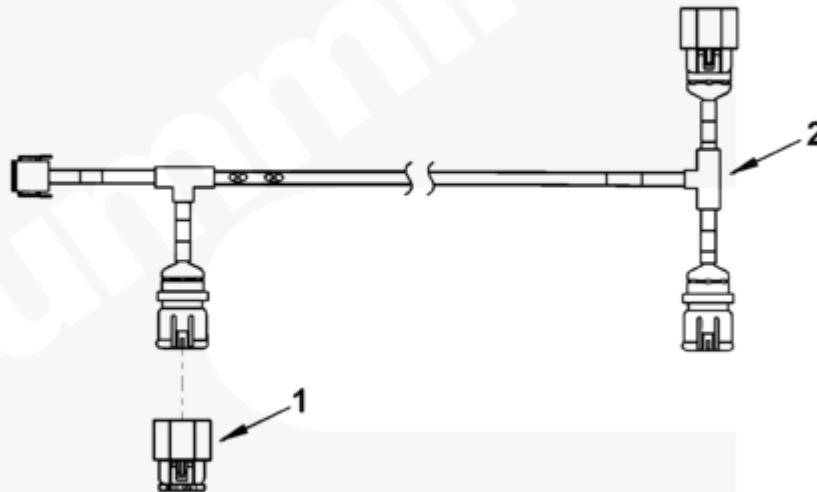

Parts Catalog - Option Detail

Electronic Parts Catalog - Option Detail				
Option	Group	Graphic	Film Card	Date
EA9086	21.01.1	ea901gc	Z	17-JAN-05
Engines	6C8.3, C GAS PLUS CM556, G8.3, G8.3 CM558, GTA8.3 CM558, ISC CM2150, ISC CM554, ISC CM850, ISC8.3 CM2250, ISC8.3 G CM2180 C101, ISL CM2150, ISL CM554, ISL CM850, ISL G CM2180, ISL8.9 CM2150 L110, ISL8.9 CM2880 L112, ISL9 CM2150 SN, ISL9 CM2250, ISL9 CM2350 L101, ISL9 CM2350 L111, ISLE4 CM850, L GAS PLUS CM556, L8.9, L8.9 L121, L8.9G CMOH2.0 L125B, L9 CM2350 L116B, L9 CM2350 L119B, L9 CM2350 L120C, L9 CM2350 L123B, L9.3 L105, L9.5 L117, L9N CM2380 L124B, QSC8.3 CM2250, QSC8.3 CM2880 C102, QSC8.3 CM554, QSC8.3 CM850(CM2850), QSL9 CM2250, QSL9 CM2250 L115, QSL9 CM2350 L102, QSL9 CM2350 L107, QSL9 CM2350 L118, QSL9 CM2350 L122, QSL9 CM554, QSL9 CM850(CM2850), QSL9 G CM558, QSL9 M CM2250 L106, QSL9.3 CM2880 L113			

©Cummins Inc

ea901gc

[SMALL](#) | [MEDIUM](#) | [LARGE](#)

Cart	Ref No	Part Number	Part Description	Required	Remarks
View My Cart					
		EA9086	Generator Set Integration Harness		MR - HARNESS, GEN SET ING...(More)
					Engine Family: Quantum
					Series B, C & L
					Connects Smartcraft

					Compatible Onan Genset to
					Smartcraft Vessel System
					Requires Dieselview to View
					Genset Data & Fault Info
					Harness Length (M): 6.1
					(20 ft)
					Distance from Vessel Adapter
					Harness Connector to Genset
					Connector
					Harness Supplied: In Kit
					Control Type: Smartcraft 1.0
<input type="checkbox"/>		3979407	Wiring Harness	1	
<input type="checkbox"/>	1	3969768	Wiring Harness	1	
	2	3979193	Wiring Harness	1	